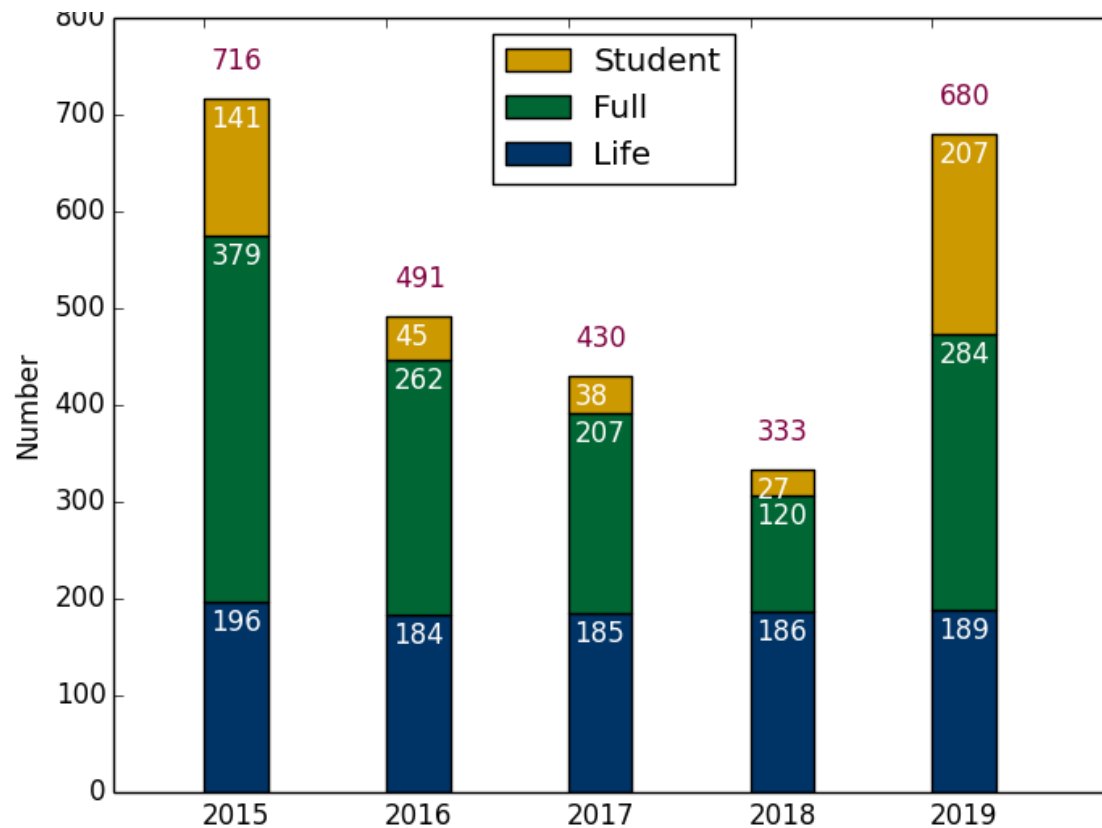

Webmaster's report on membership

Kayoko Yanagisawa

Snapshot of membership 21 July each year

Current Full and Student members (Last updated 2019-07-21)

Breakdown of current members: print vs noprint
(Last updated 2019-07-21)

Members by country as of: 2019-07-21

15	Republic of Korea
14	Spain
12	China; Italy; Sweden
11	Portugal
9	Bangladesh; Ireland
8	India
7	Hungary; Taiwan
6	New Zealand
5	Norway; Poland
4	Austria; Brazil; Colombia
3	Denmark; Greece; Israel; Nigeria; Singapore
2	Chile; Estonia; Finland; Lithuania; Malaysia; Romania; Russian Federation; South Africa; Switzerland; Thailand
1	Argentina; Belgium; Botswana; Croatia; Czech Republic; Iraq; Latvia; Luxembourg; Mexico; Peru; Saudi Arabia; Slovakia; Ukraine; United States Minor Outlying Islands