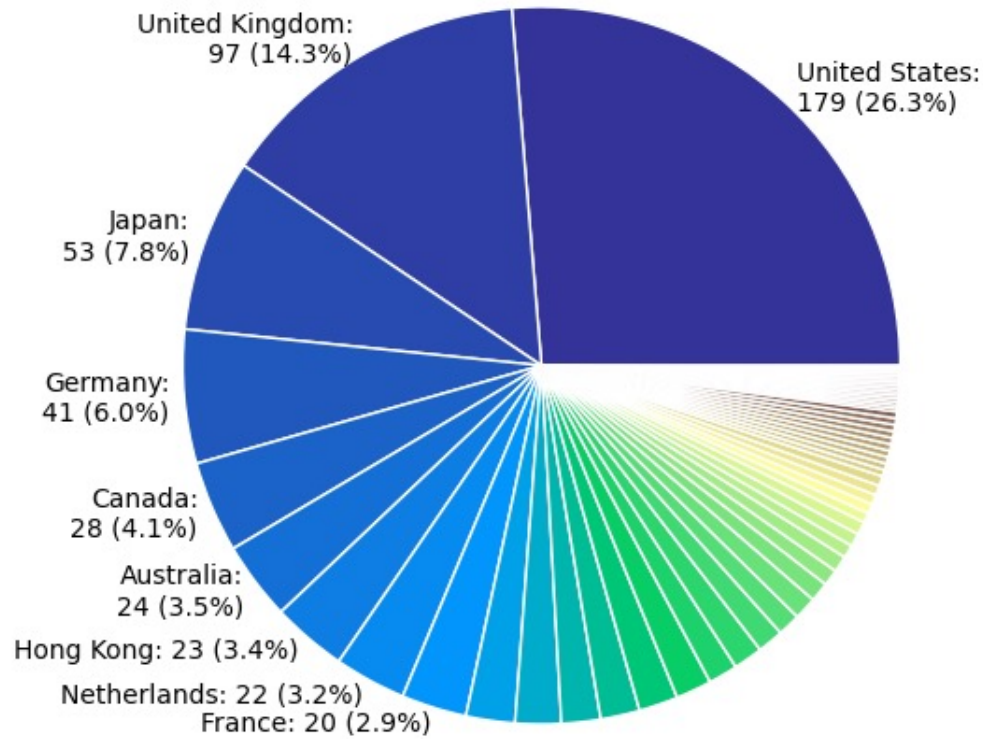

Webmaster's report on membership

Kayoko Yanagisawa

Snapshot of membership 21 July each year

Current Full and Student members (Last updated 2019-07-21)

Breakdown of current members: print vs noprint
(Last updated 2019-07-21)

Members by country as of: 2019-07-21

15	Republic of Korea
14	Spain
12	China; Italy; Sweden
11	Portugal
9	Bangladesh; Ireland
8	India
7	Hungary; Taiwan
6	New Zealand
5	Norway; Poland
4	Austria; Brazil; Colombia
3	Denmark; Greece; Israel; Nigeria; Singapore
2	Chile; Estonia; Finland; Lithuania; Malaysia; Romania; Russian Federation; South Africa; Switzerland; Thailand
1	Argentina; Belgium; Botswana; Croatia; Czech Republic; Iraq; Latvia; Luxembourg; Mexico; Peru; Saudi Arabia; Slovakia; Ukraine; United States Minor Outlying Islands