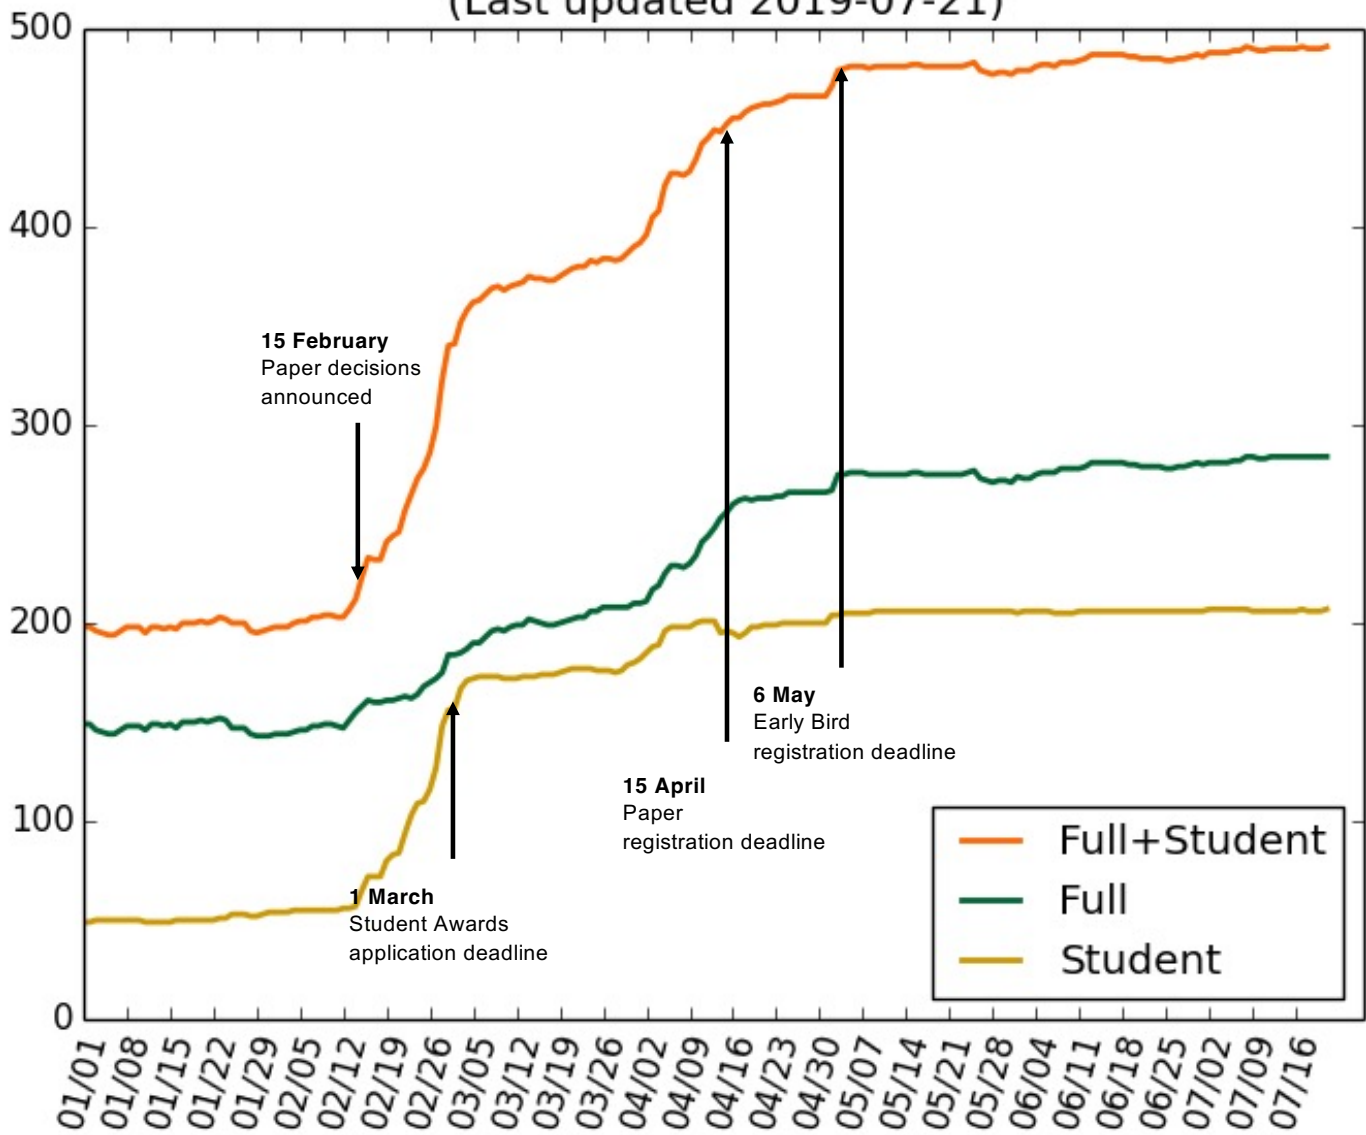

Webmaster's report on membership

Kayoko Yanagisawa

Snapshot of membership 21 July each year

Current Full and Student members (Last updated 2019-07-21)

Breakdown of current members: print vs noprint
(Last updated 2019-07-21)

Members by country as of: 2019-07-21

15	Republic of Korea
14	Spain
12	China; Italy; Sweden
11	Portugal
9	Bangladesh; Ireland
8	India
7	Hungary; Taiwan
6	New Zealand
5	Norway; Poland
4	Austria; Brazil; Colombia
3	Denmark; Greece; Israel; Nigeria; Singapore
2	Chile; Estonia; Finland; Lithuania; Malaysia; Romania; Russian Federation; South Africa; Switzerland; Thailand
1	Argentina; Belgium; Botswana; Croatia; Czech Republic; Iraq; Latvia; Luxembourg; Mexico; Peru; Saudi Arabia; Slovakia; Ukraine; United States Minor Outlying Islands